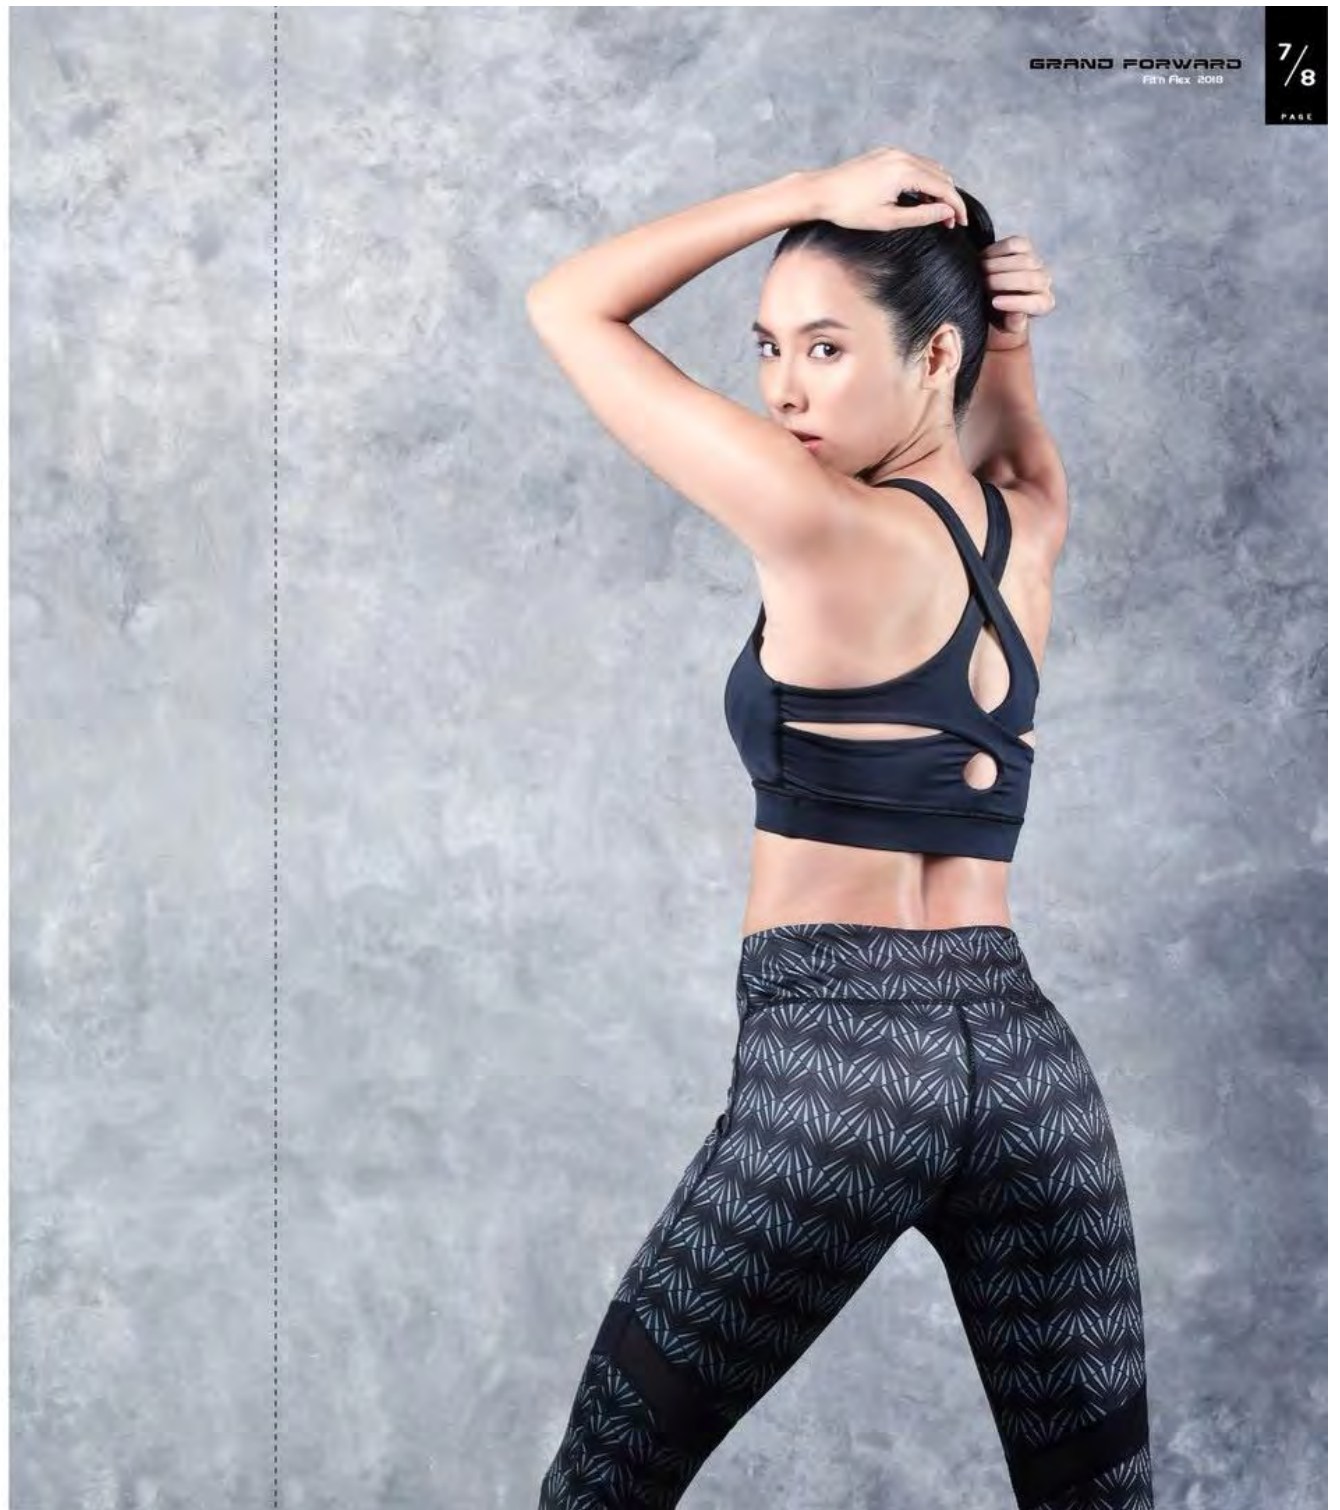

◀ 28-368 ▶ LONG TIGHTS

SIZE S-2XL

COLOR : BLACK / WHITE

PRICE ¥12,000-

FABRIC : POLY 75%
SPANDEX 25%

FABRIC : POLY 75%, SPANDEX 25%

SPORT BRA
◀ **28-363** ▶

SIZE **S-XL**